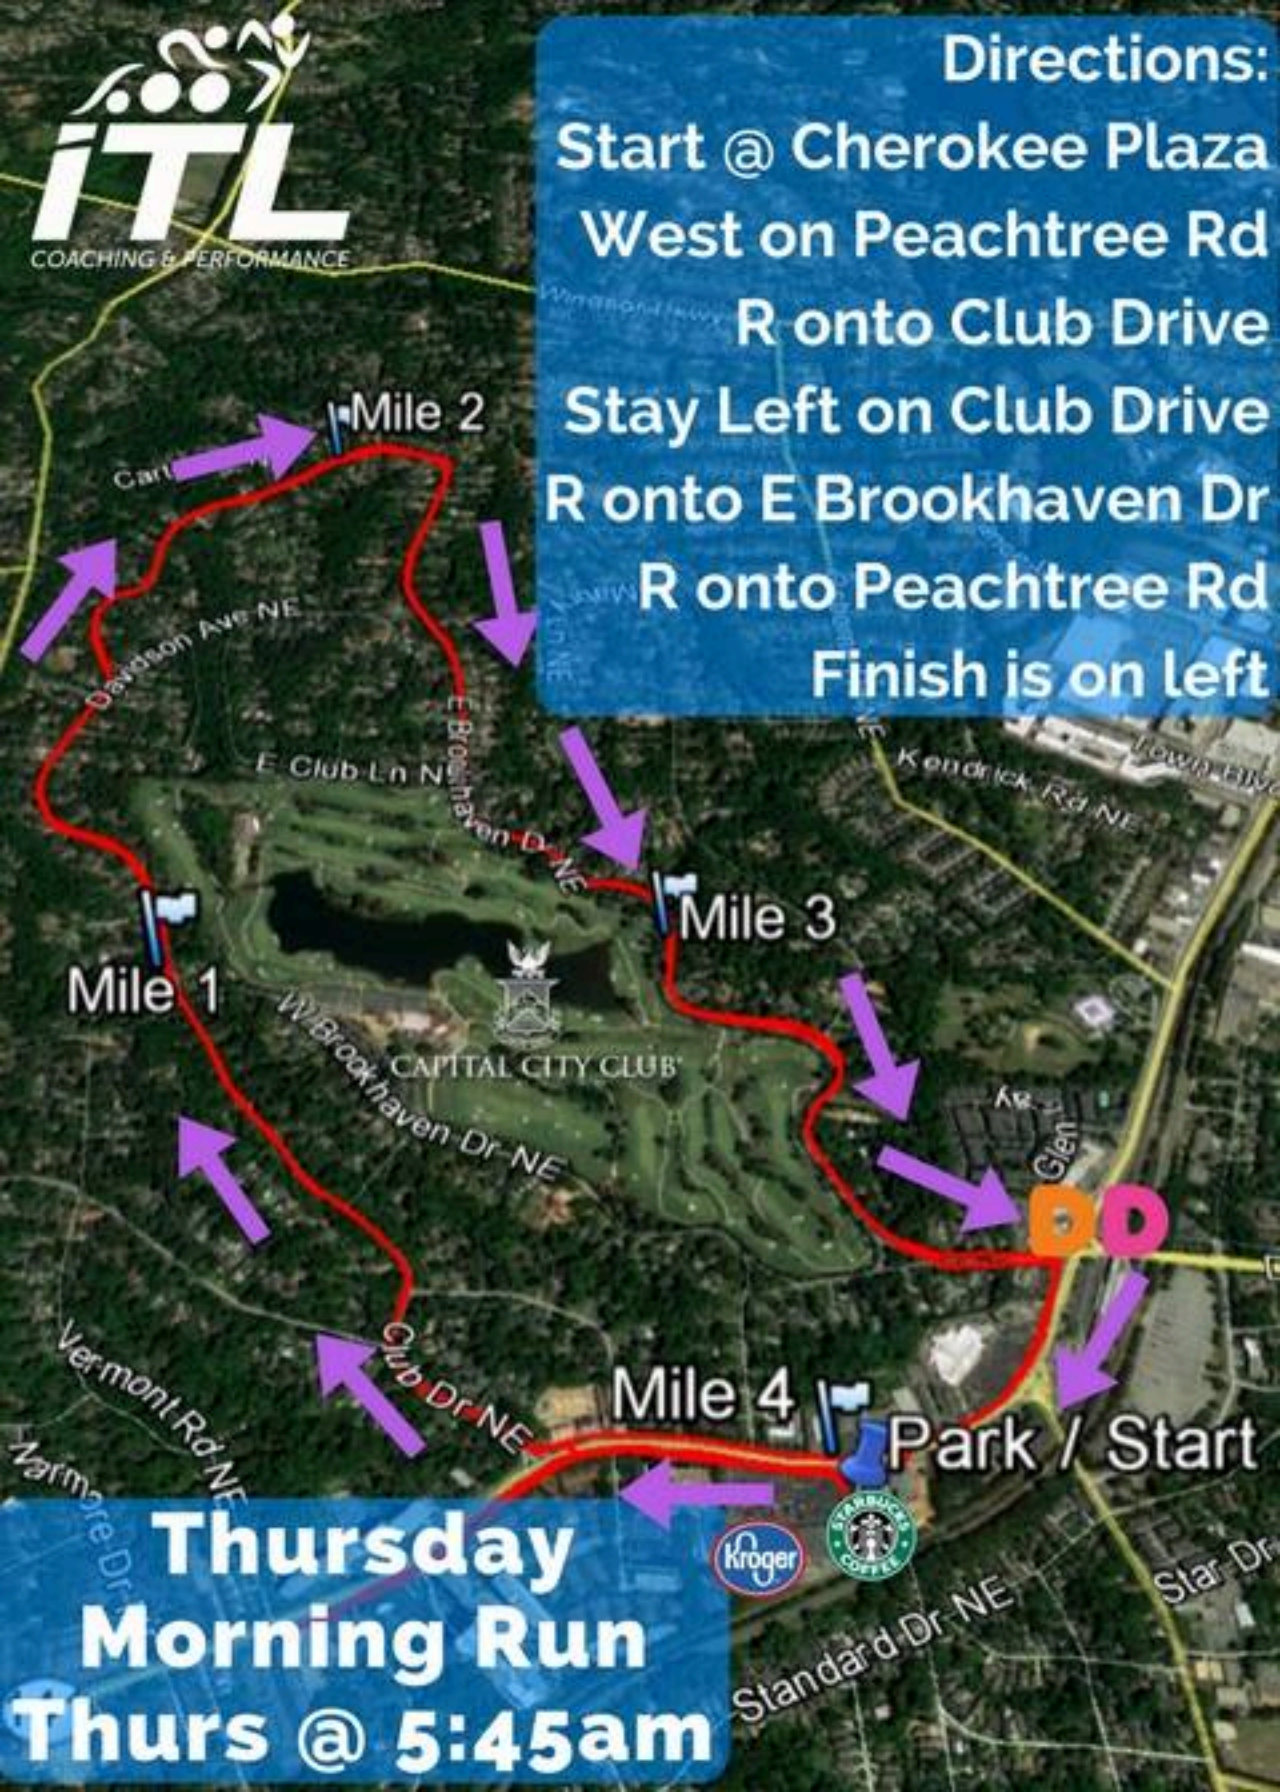

Directions:
Start @ Cherokee Plaza
West on Peachtree Rd
R onto Club Drive
Stay Left on Club Drive
R onto E Brookhaven Dr
R onto Peachtree Rd
Finish is on left

**Thursday
Morning Run
Thurs @ 5:45am**